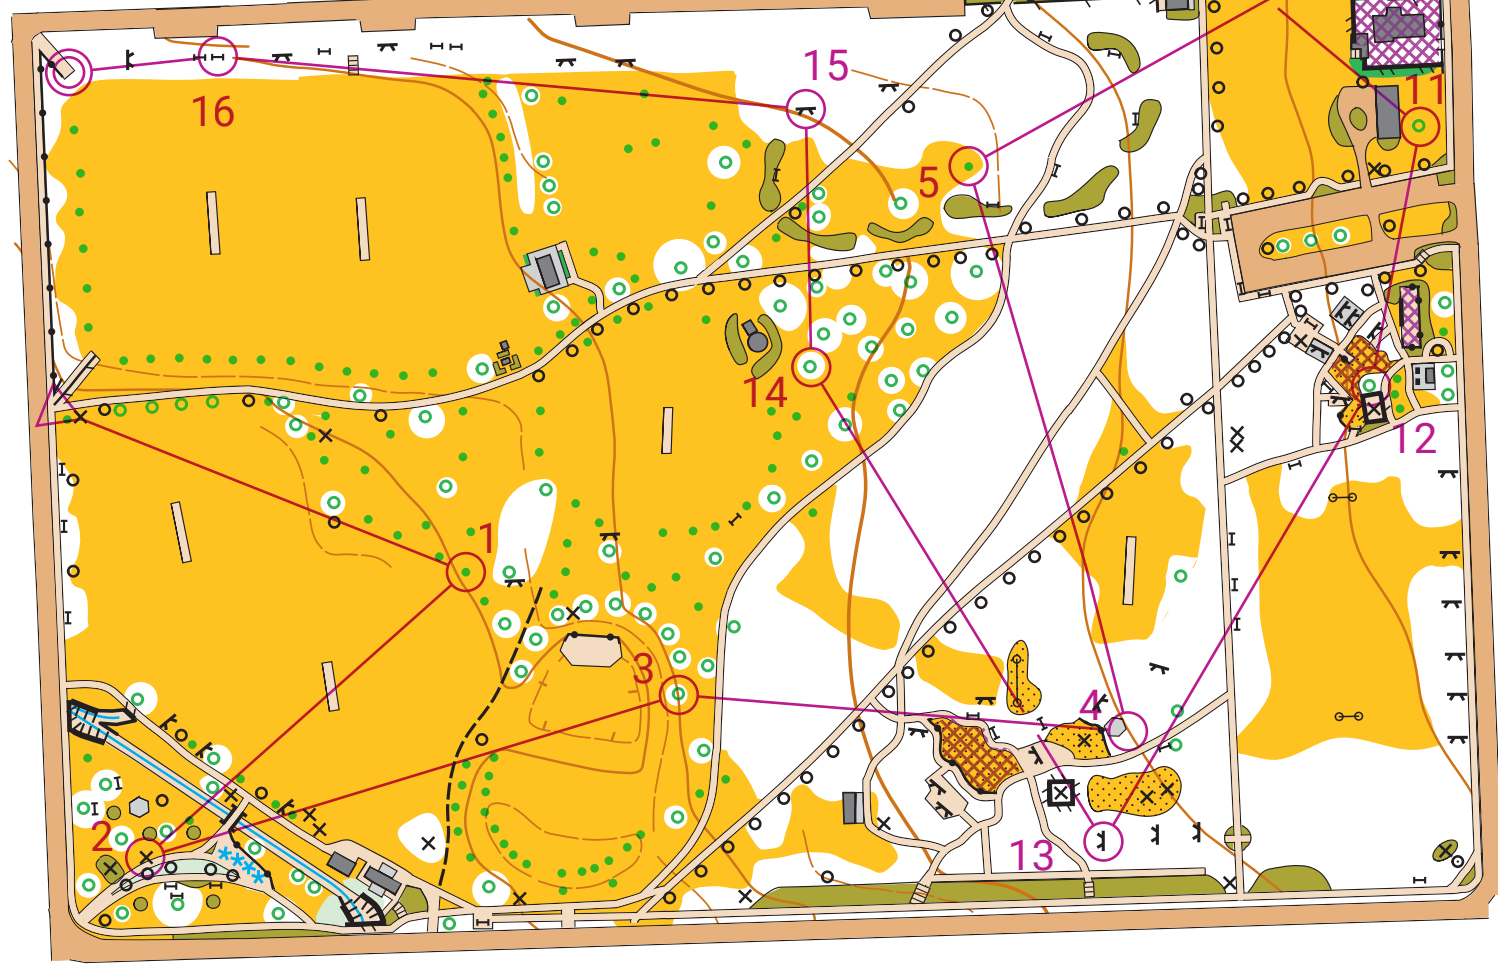

LEGEND

- contour / index contour
- knoll / depression
- bitumen road
- pathway
- car track
- fence
- rock wall
- building
- covered area
- paved area
- man made object

magnetic north

QUEENS PARK

Toowoomba

Scale 1:3200 Contours 5m

0 50 100 150 m
1 cm on the map represents 32 m on the ground

Queen for a Day				
	Long	3.0 km		
1	42			
2	35			
3	43			
4	44			Q
5	45			
6	46			
7	47			
8	48			
9	49			
10	55			
11	50			
12	51			
13	56			
14	52			
15	53			
16	54			

RANGI RUNNER
ORIENTEERING

Basemap: Topographic
Bushart: Eric
Updated and
Riley de Jong

60 m