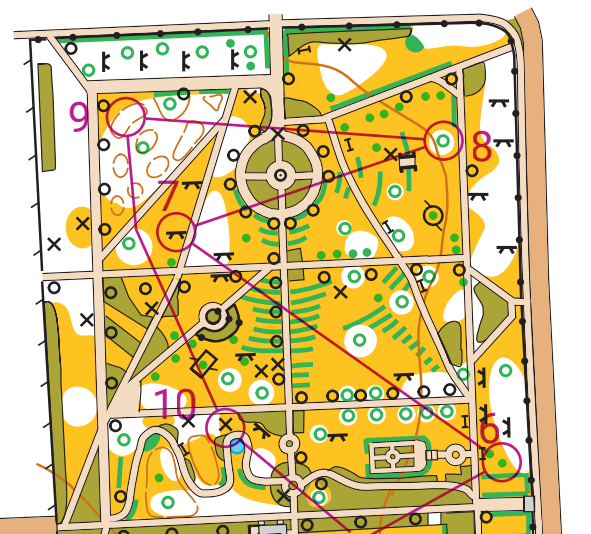

LEGEND

- contour / index contour
- knoll / depression
- bitumen road
- pathway
- car track
- fence
- rock wall
- building
- covered area
- paved area
- man made object

magnetic north

QUEENS PARK

Toowoomba

Scale 1:3200 Contours 5m

0 50 100 150 m
1 cm on the map represents 32 m on the ground

Queen for a Day				
	Long	3.0 km		
1	42			
2	35			
3	43			
4	44			Q
5	45			
6	46			
7	47			
8	48			
9	49			
10	55			
11	50			
12	51			
13	56			
14	52			
15	53			
16	54			

RANGI RUNNER
ORIENTEERING

Basemap: Topographic
Bushart: Eric
Updated and
Riley de Jong

60 m