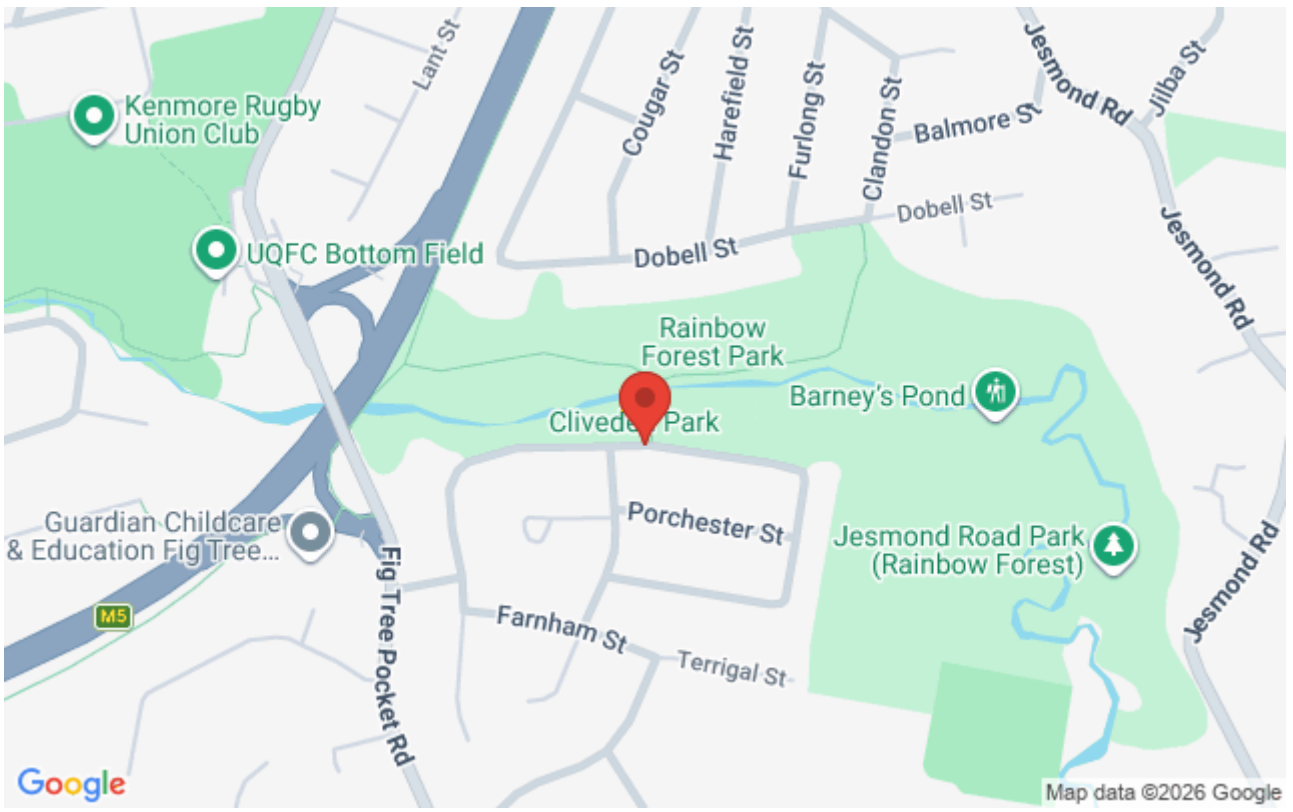

How to Get Started:

Download the free MapRun App before the event. See the link on this page below.

Open the app

Enter your name (used for results)

Tap Select Event ? Queensland ? Santa 6 Days ? 2025

Or use Events Near Me

Tap Go to Start to view the map

When you're in the right place, your phone will beep and your time will begin

If you have any issues with results, please contact the listed support email with the details.

Get ready for six days of festive navigation and explore some beautiful Brisbane locations!

Event 4 - Start Location: At Clivedon Park - Moorsfield St, just past Leinster St, Fig Tree Pocket

<https://oq.orienteering.asn.au/events/23307> | Generated Wednesday 24th June 2026 03:52 am