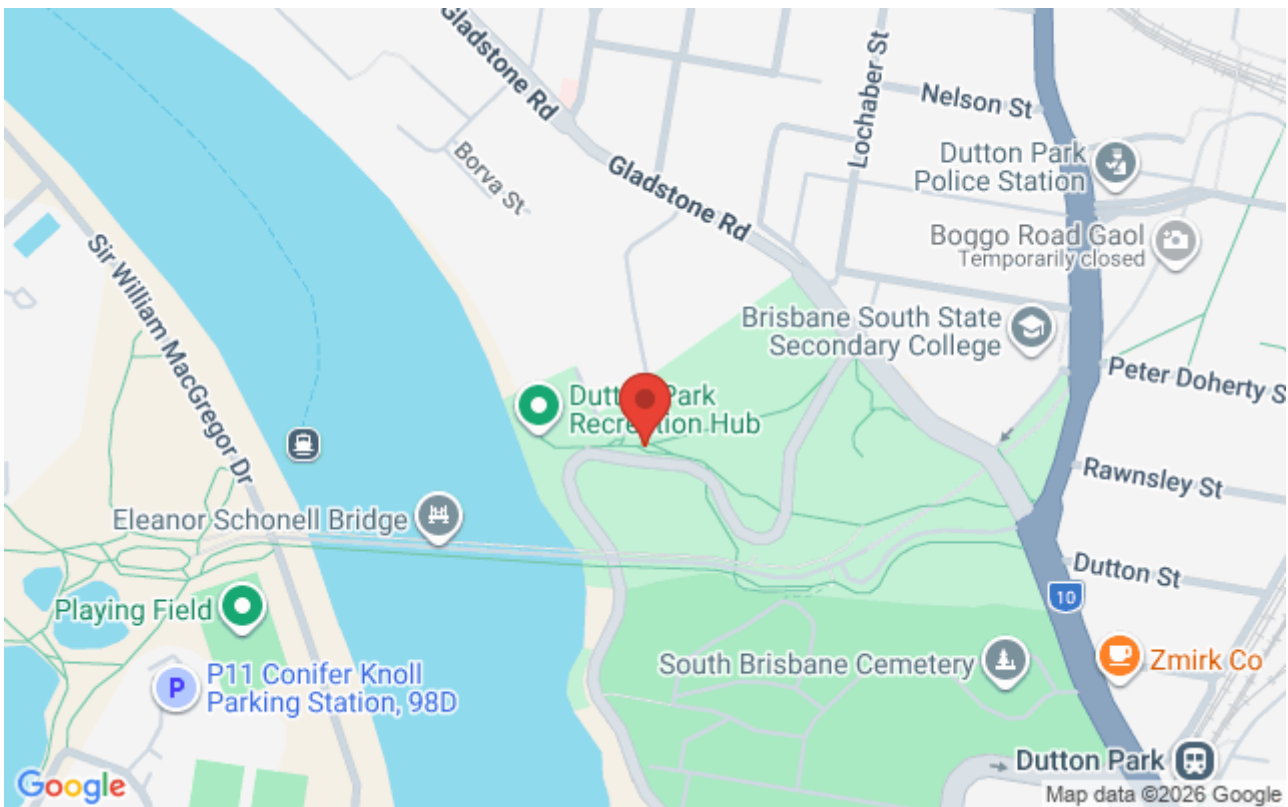

Dutton Park, Dutton Park

Thursday 26th June 2025 10:30 - 10:30 EST

Classification Club event
Discipline FootO
Classes Long, Medium, Short
Punching system manual
Status Completed
Organiser Orienteering Queensland

Organiser: Joel Young
Courses: Long, Medium, Short

Cost Members/Non-members $6, Families $12. CASH ONLY PLEASE.

Start Location: the jetty by the car park on T J Doyle Memorial Drive. If you are lucky there will be space in that car park or just across the road; failing that look south along the Corso. This is the Dutton Park parking zone but you are OK to park for two hours.

Long 3.6km, Medium 2.3km, Short 1.5km.

This will be a MAPRUN EVENT; plus control flags hung. Download the latest version of MapRun app on your smartphone before you arrive and your phone will register the checkpoints you visit.

<https://maprunners.weebly.com/>

<https://oq.orienteering.asn.au/events/22661> | Generated Sunday 19th April 2026 04:23 am