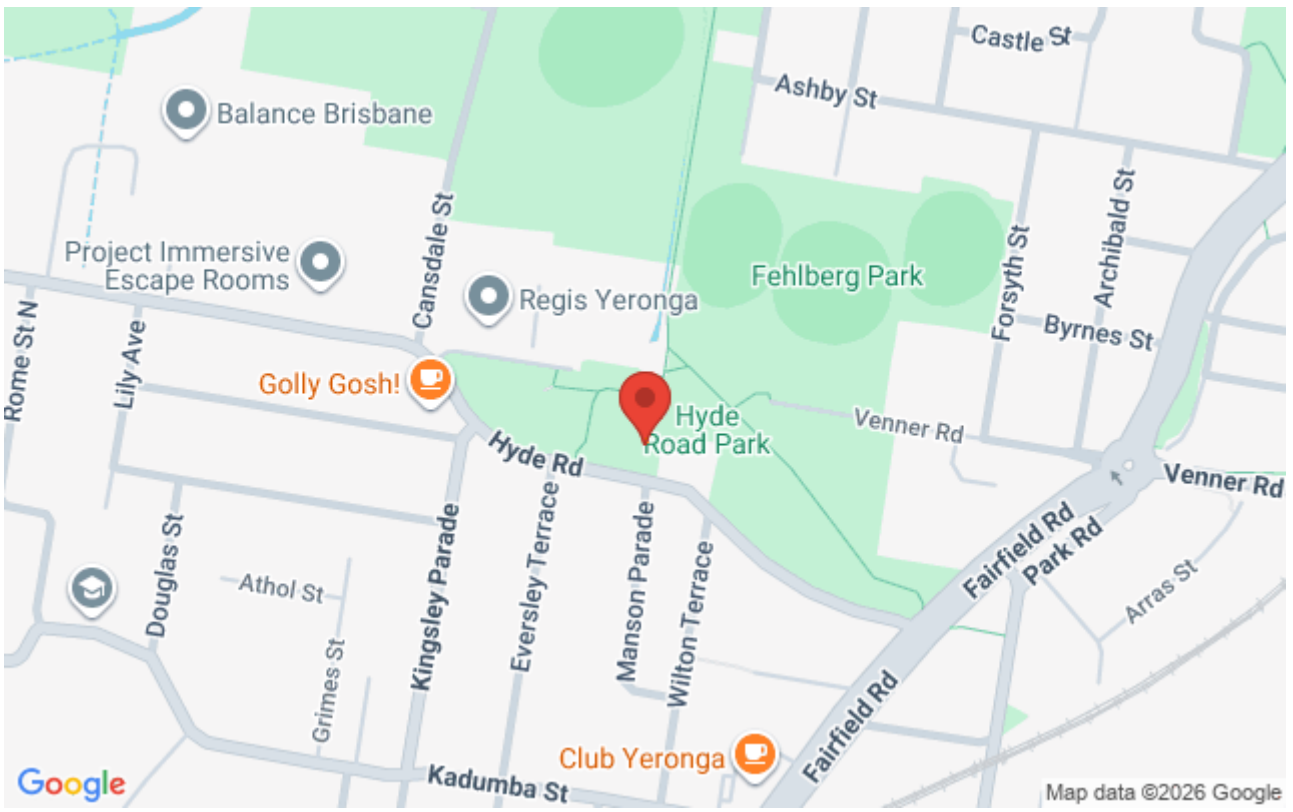

### Santa 6 Days 2024 - Event 2 - Yeronga

Orienteering Queensland is excited to bring you the 5th Santa 6 Days Event! Held over the Christmas to New Year period, a series of free MapRun events.

- Dec 26 - Gardens Point
- Dec 27 - Yeronga (Newly Updated Map)
- Dec 28 - Mercer and Kalinga Park (Newly Updated and Combined Map)
- Dec 29 - Whites Hill (Note special instructions)
- Dec 30 - Kenmore South (Newly Updated Map)
- Dec 31 - Grange Forest Park (First MapRun Event on this map)

#### Start the App

Enter your Name - to be used with your results

Tap Select Event and browse to the event you are looking for. The Santa 6 Days events can be found in Queensland/Santa 6 Days/2024.

Alternatively, tap Events Near Me to display a list of events near your current location

Tap Go to Start to see the map and course.

Once you are in the right spot the phone will beep and you will have started,

If you have any problems with results please use the contact email to send information about the issue.

Event 2 - Start Location: Fehlberg Park, near corner of Hyde road and Manson Parade, Fairfield.

<https://oq.orienteering.asn.au/events/21625> | Generated Wednesday 03rd June 2026 04:24 pm