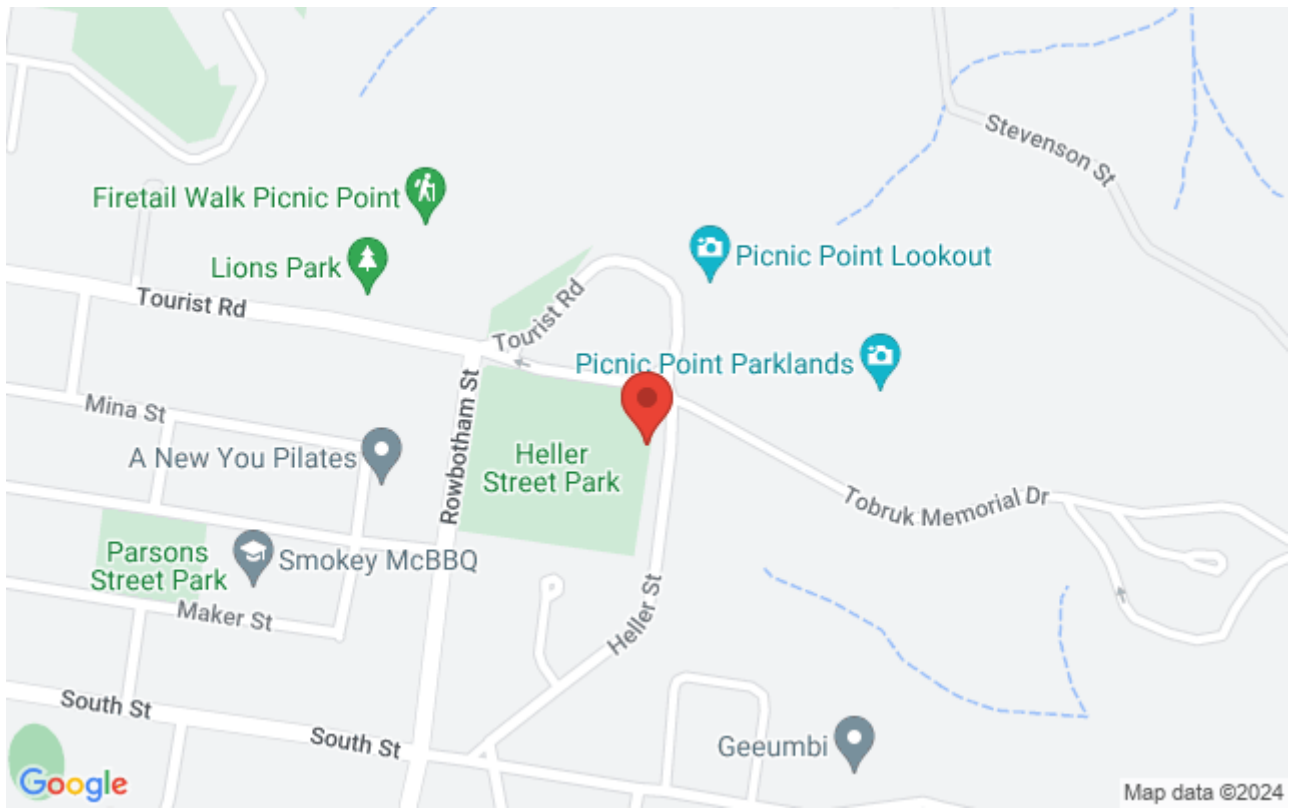

<https://oq.orienteering.asn.au/events/20163> | Generated Tuesday 16th July 2024 05:25 pm