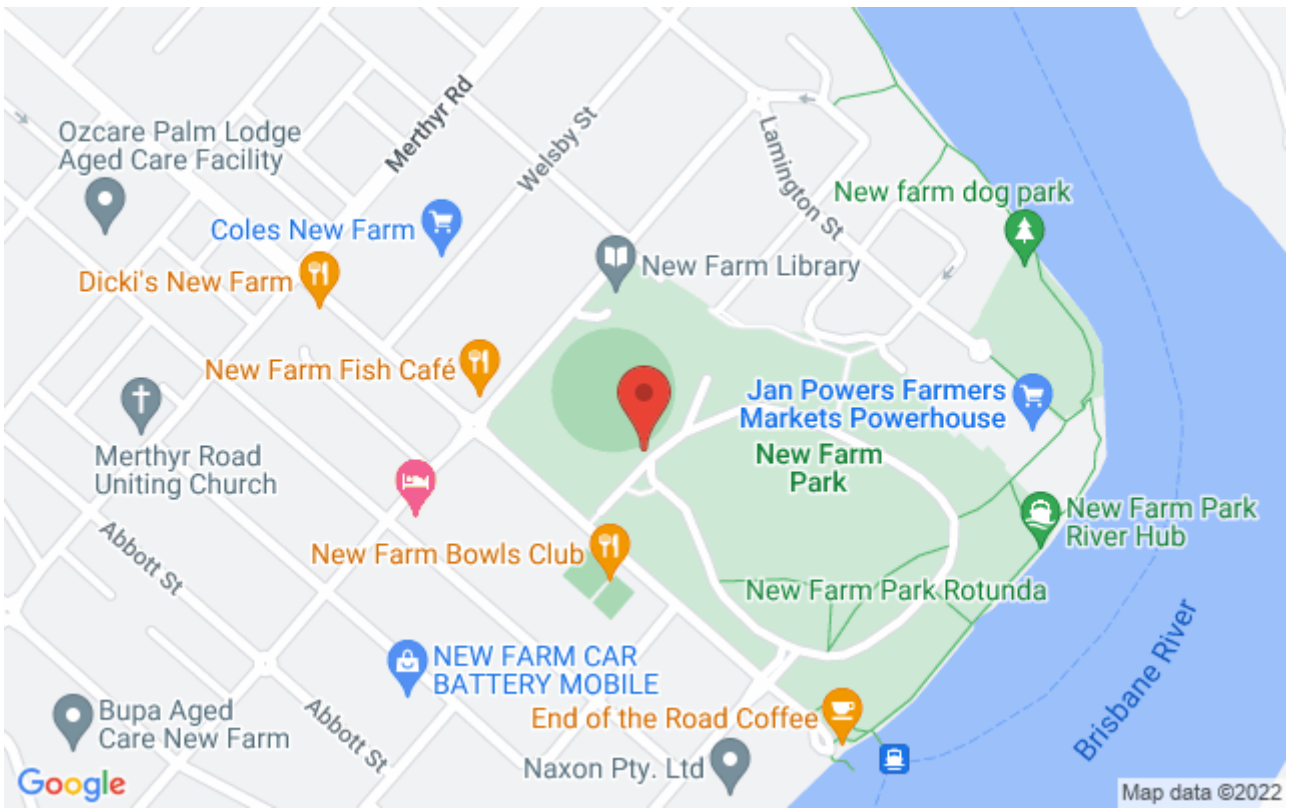

### Start the App

Enter your Name - to be used with your results

Tap Select Event and browse to the event you are looking for. The Santa 6 Days events can be found in Queensland/Santa 6 Days/2021.

Alternatively, tap Events Near Me to display a list of events near your current location

Event 6 - Start Location: Drive into New Farm Park to the 2nd carpark on the bend. Start is at large lightpole closest to the road, in front of the soccer field.

CHECK GATE OPENING TIMES.

<https://oq.orienteering.asn.au/events/16754> | Generated Monday 27th June 2022 06:46 pm