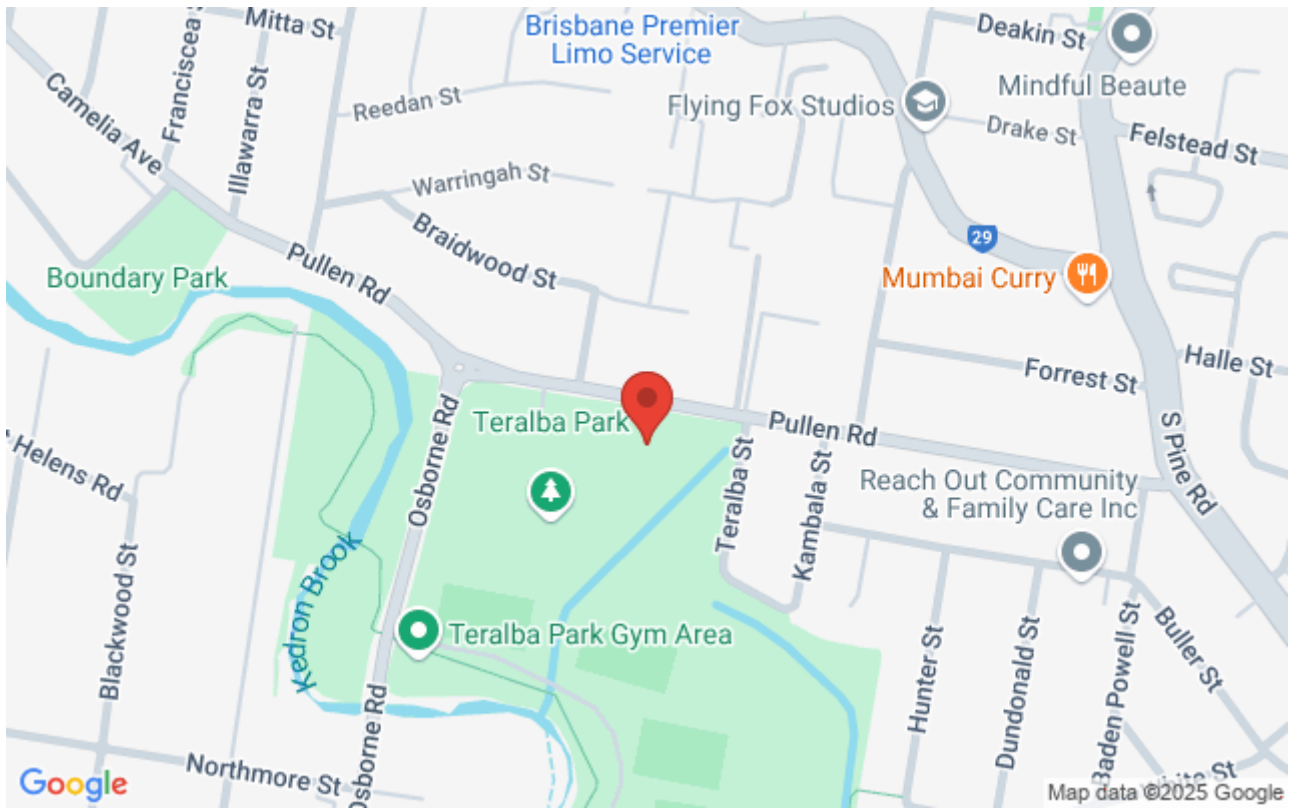

WE HAVE HAD TO MOVE THIS EVENT FROM THE BRISBANE ENTERTAINMENT CENTER TO TERALLBA PARK.

Orienteering Queensland is excited to bring to you the 2nd Santa 6 Days Event! Held over the Christmas to New Year period, this series of free MapRun events will provide an alternative to the traditional Christmas 5 Days held in NSW.

Download the free MapRun6 App before the event. See the links on this page below.

Start the App

Enter your Name - to be used with your results

Tap Select Event and browse to the event you are looking for. The Santa 6 Days events can be found in Queensland/Santa 6 Days/2021.

Alternatively, tap Events Near Me to display a list of events near your current location

Tap Go to Start to see the map and course

It may take your GPS a moment or two to locate enough satellites, in which case you'll get a 'Waiting for GPS signal' message.

If you have any problems with results please use the contact email to send information about the issue.

Event 5 - Start Location: Start Location: Teralba Park, Pullen Road Everton Park. Start will be at BBQ east from the carpark.