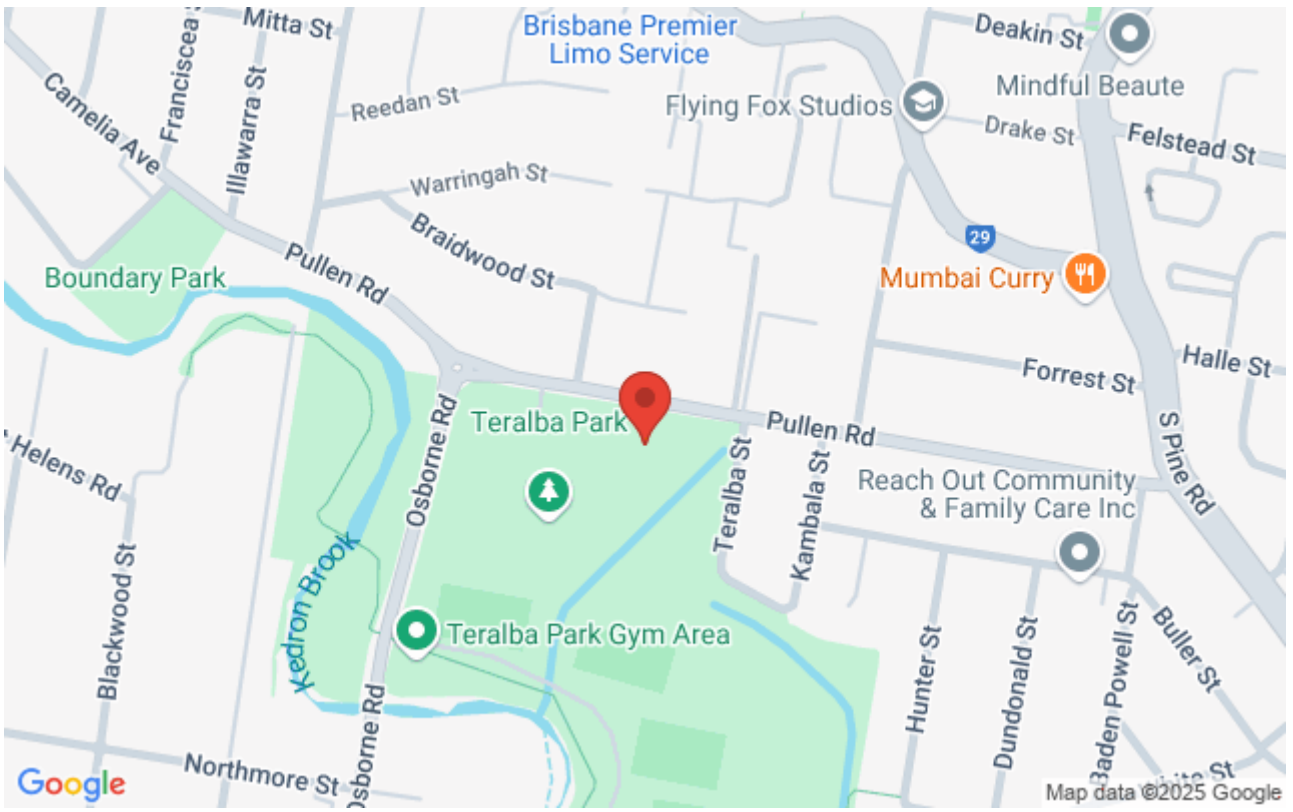

WE HAVE HAD TO MOVE THIS EVENT FROM THE BRISBANE ENTERTAINMENT CENTER TO TERALLBA PARK.

Orienteering Queensland is excited to bring to you the 2nd Santa 6 Days Event! Held over the Christmas to New Year period, this series of free MapRun events will provide an alternative to the traditional Christmas 5 Days held in NSW.

Download the free MapRun6 App before the event. See the links on this page below.

Start the App

Enter your Name - to be used with your results

Tap Select Event and browse to the event you are looking for. The Santa 6 Days events can be found in Queensland/Santa 6 Days/2021.

Alternatively, tap Events Near Me to display a list of events near your current location

Tap Go to Start to see the map and course

It may take your GPS a moment or two to locate enough satellites, in which case you'll get a 'Waiting for GPS signal' message.

If you have any problems with results please use the contact email to send information about the issue.

Event 5 - Start Location: Start Location: Teralba Park, Pullen Road Everton Park. Start will be at BBQ east from the carpark.