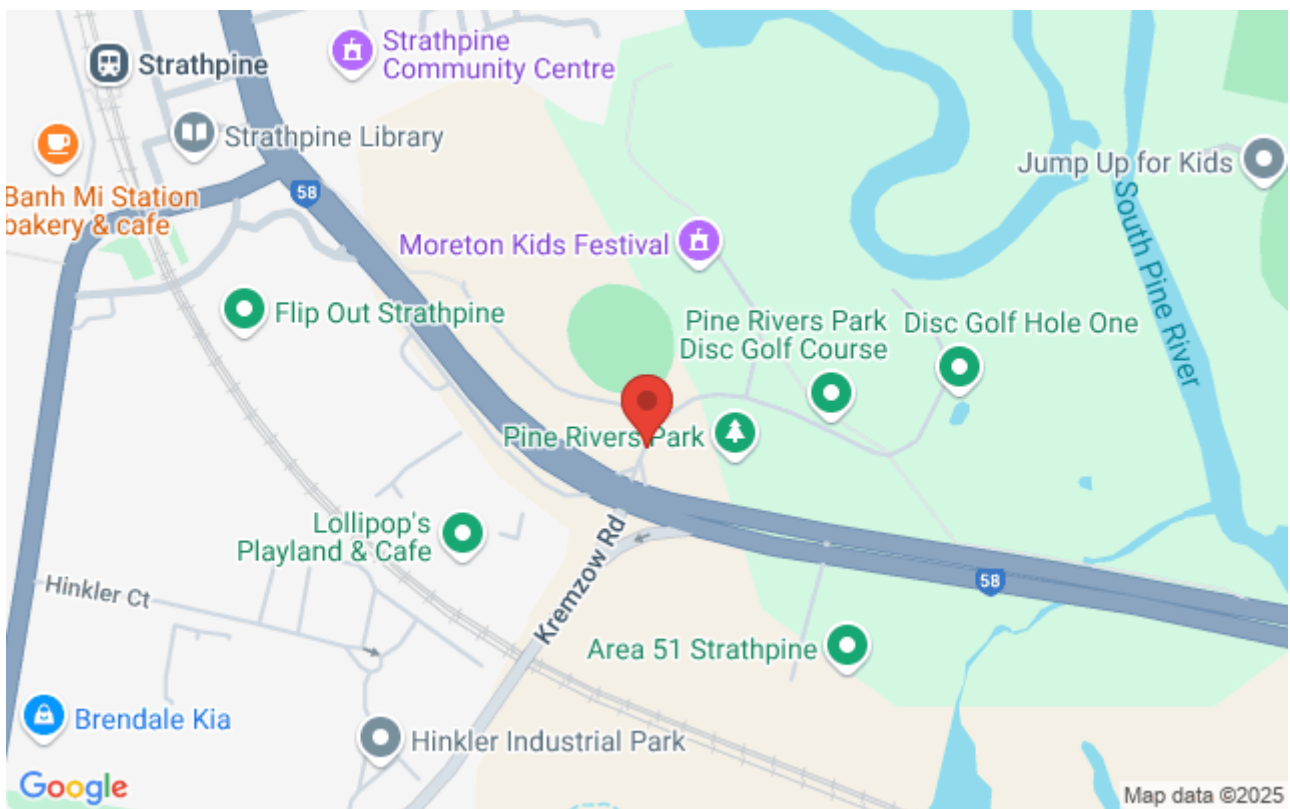

## Pine Rivers Park

Thursday 27th August 2020 10:30 - 10:30 EST

<b>Classification</b>	Club event
<b>Discipline</b>	FootO
<b>Classes</b>	Short, Medium, Long, Short (With Map)
<b>Punching system</b>	manual
<b>Event form</b>	Individual
<b>Status</b>	Completed
<b>Organiser</b>	Orienteering Queensland

Good park map, suitable for beginners. This will be a Map Memory Event. PRE ENTRY IS ENCOURAGED Starts 10.30-11.00am. Members \$5 Non members \$7 Family Members \$12 Family Non Members \$15. Organiser: Fiona Crossley. Entrance off Gympie Road at junction of Kremzow Road, Strathpine. Look for "O" signs. Brisways 458 Q6, UBD 109 C2 Facilities: There are toilets and water in the park.